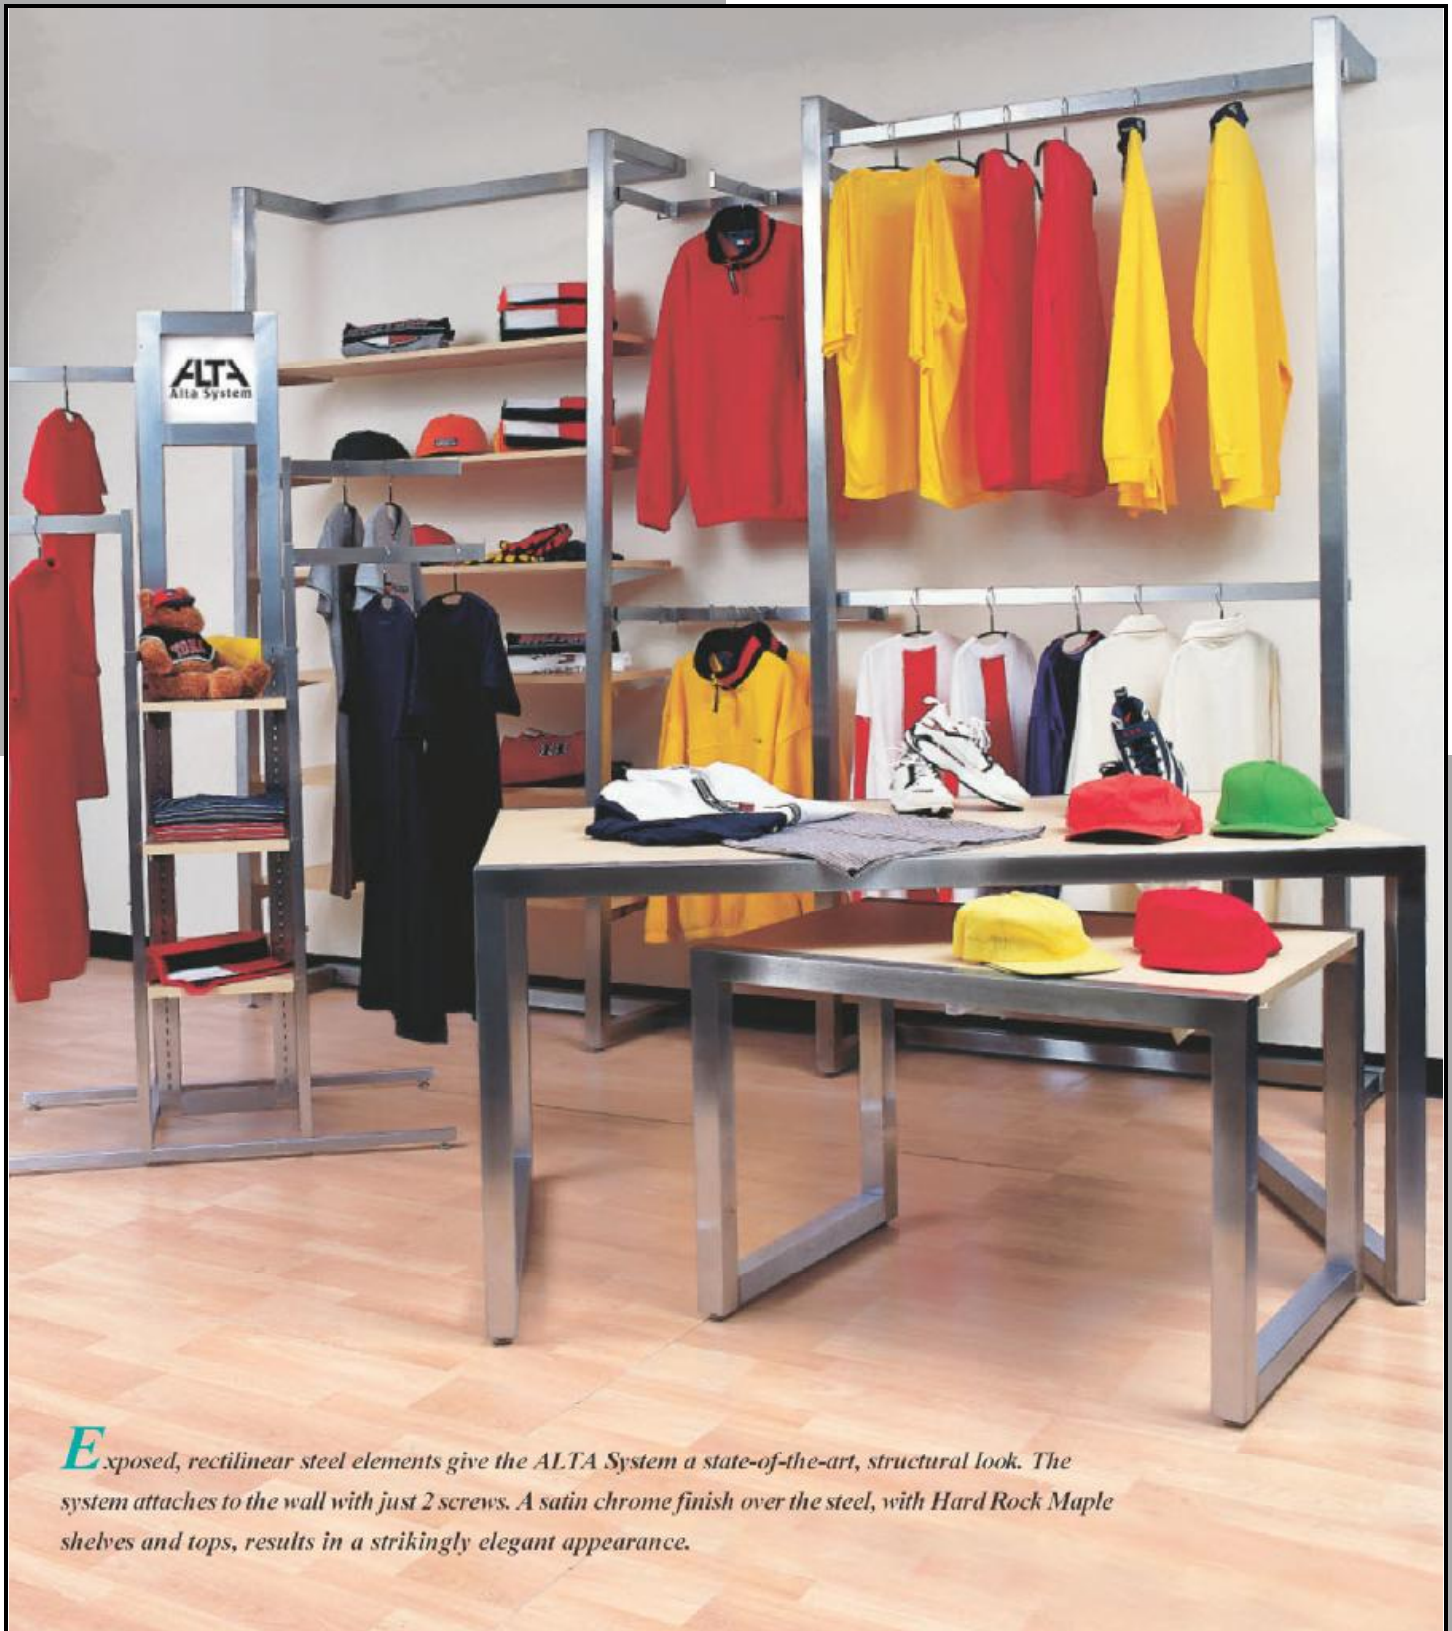

# ALTA WALL SYSTEM

SATIN CHROME

***E**xposed, rectilinear steel elements give the ALTA System a state-of-the-art, structural look. The system attaches to the wall with just 2 screws. A satin chrome finish over the steel, with Hard Rock Maple shelves and tops, results in a strikingly elegant appearance.*

**T500SC**  
Wall Module

- Clean, sleek and streamlined perimeter merchandising unit
- 96"H x 50"W x 16"D
- 2" square satin chrome steel tubing
- Hidden wall mounts for sleek appearance – attaches with 2 screws only
- Universal, rear double-slotted uprights (1/2" slots on 1" centers)
- Accepts rear-mounted 48" x 12" shelves and 48"L hangrails
- (4) adjustable levelers
- Shipped KD

**T503FRSC**  
Frame Only

**T502SC**  
Cross Merchandising 4-Way Rack

- Includes (8) 11 1/4" x 12" x 3/4" thick MDF/Melamine shelves in Hard Rock Maple finish
- Uniquely flexible merchandiser combining (4) display arms, (8) shelves and built-in graphics frame
- 44"L x 24"W x 72"H
- (4) 16" rectangular arms with stops - adjustable from 45" to 72" in height (every 3")
- 12" x 12" sign frame - 8" x 8" (visible)
- 2" square steel tubing inner core and sign frame
- All steel tubing finished in satin chrome • Universal slotting front and back for shelf brackets (1/2" slots on 1" centers)
- (4) Adjustable levelers
- Shipped KD (UPS-able)

**T501SC-H**  
Large Display Table

- Large capacity, multi-purpose display table
- 60"L x 32"W x 30"H
- 2" square satin chrome steel tubing
- 3/4" thick MDF/Melamine top in Hard Rock Maple finish
- (4) Adjustable levelers
- Shipped KD (UPS-able)