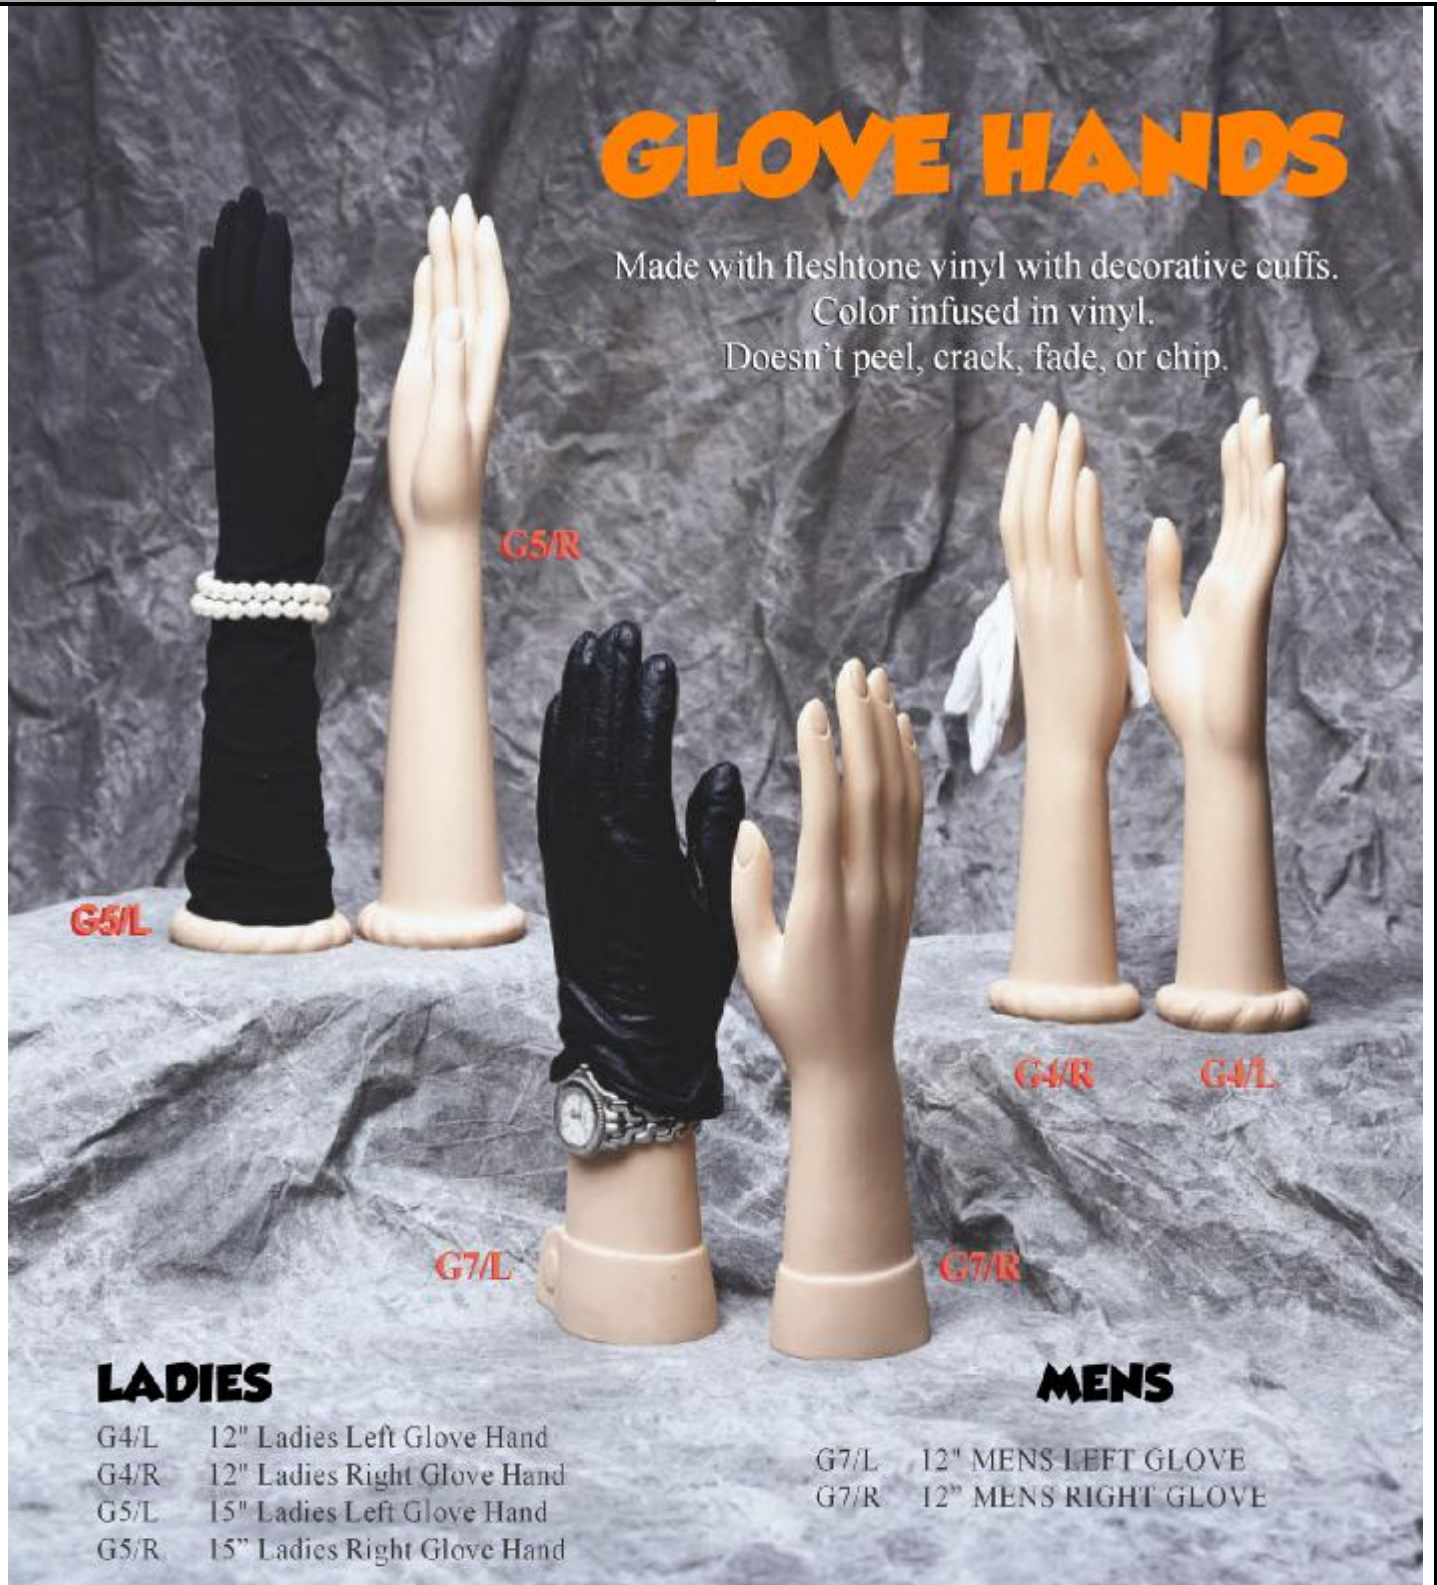

GLOVE HANDS

Made with fleshtone vinyl with decorative cuffs.
 Color infused in vinyl.
 Doesn't peel, crack, fade, or chip.

LADIES

- G4/L 12" Ladies Left Glove Hand
- G4/R 12" Ladies Right Glove Hand
- G5/L 15" Ladies Left Glove Hand
- G5/R 15" Ladies Right Glove Hand

MENS

- G7/L 12" MENS LEFT GLOVE
- G7/R 12" MENS RIGHT GLOVE