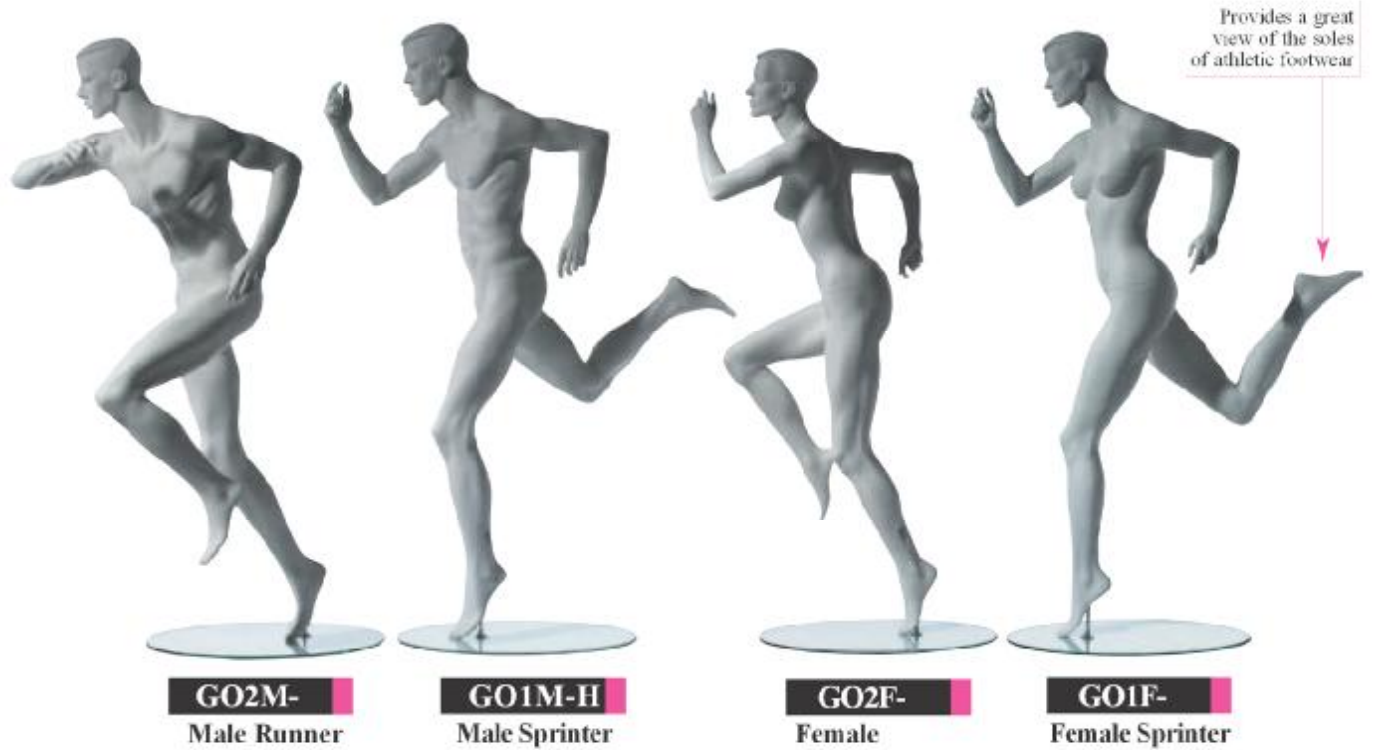

Now you can display today's active lifestyle easily with Mondo Mannequin's SportSeries.

Male and female versions are available in sprinting and running positions and our golf series is available in full and torso models. Frosted oval glass base included.

GOLF/90

GOLFT/90

Now you can put active wear in motion with Mondo Mannequins SportsSeries. Our unique sprinter series mannequin's raised right foot enables exposure of today's hi-tech footwear. So put your products in action on the floor and watch them move off the shelves, with Mondo Mannequins.