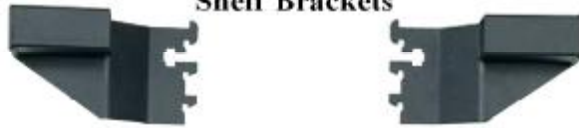

Because System 94 is movable, there is never a need to mar a wall with new screw holes, no plaster or paint to use to cover-up a former wall position. Just slide the anchor plate along the channel, lock it in position and you are ready to sell merchandise.

Rectangular Post

WDM93/MAB - matte black
WDM93/MTW - matte white
 93" Post with right angle bracket for mounting to aluminum wall channel. (#WAC8/W) - Post 1" x 2" tubing with 1/2" slots on 1" centers. Levelers included.

To use the 48" Duron Shelf: Two left shelf brackets and two right shelf brackets must be used with shelf support (SUP47). Rectangular post WDM93 is slotted on both sides. One shelf bracket should be mounted in front and one mounted in the back of post.

Shelf Support
SUP47/MAB - 48" length - matte black
SUP47/MTW - 48" length - matte white

Shelf Brackets

SLF3/MAB - Left shelf bracket - matte black
SLF3/MTW - Left shelf bracket - matte white
SRT4/MAB - Right shelf bracket - matte black
SRT4/MTW - Right shelf bracket - matte white