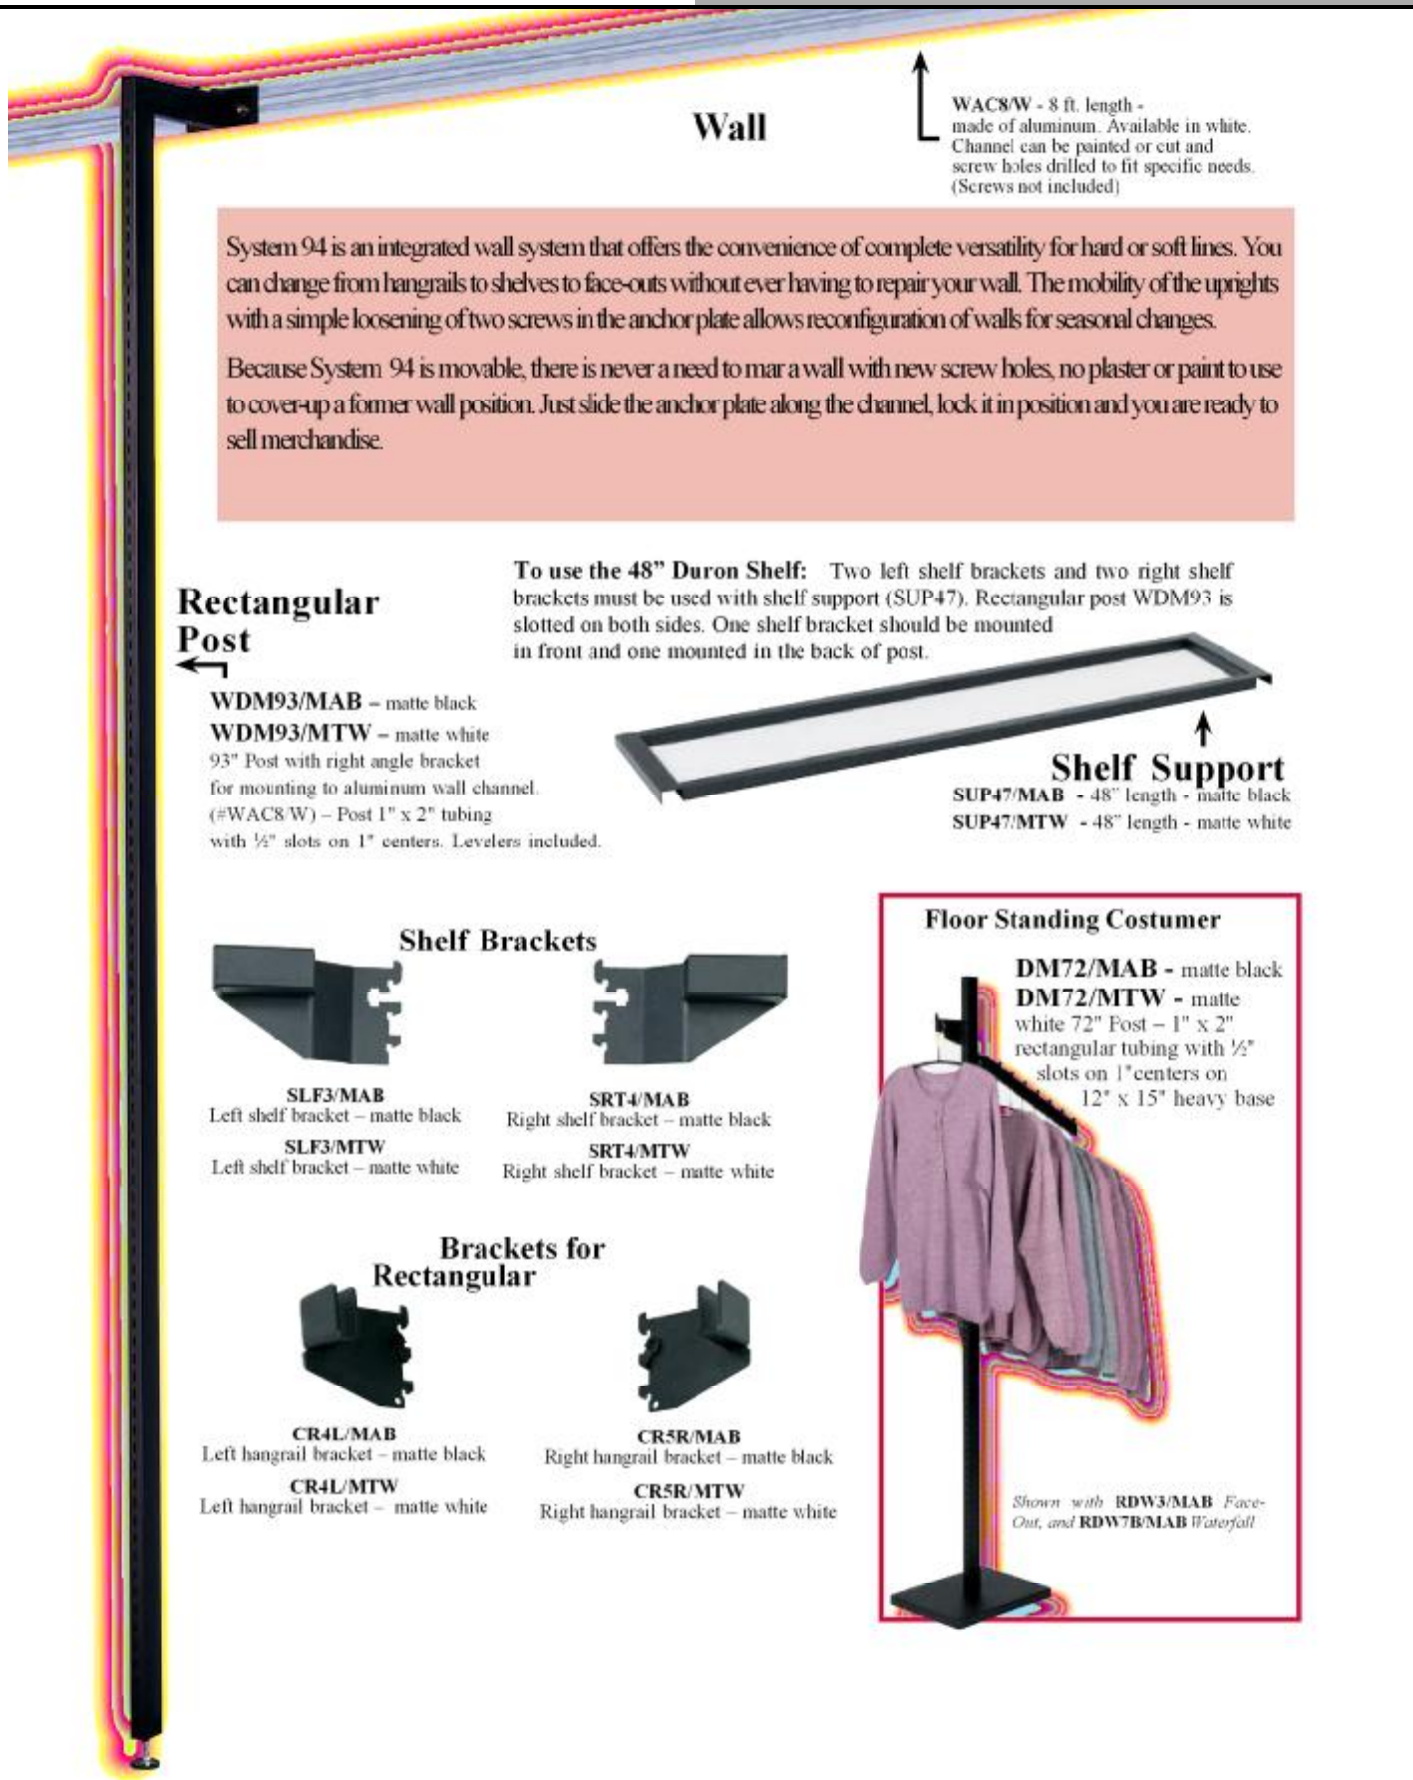

SYSTEM 94

BLACK

TRAVEL AUTO BAG Co. Inc. • 264 West 40th STREET • NEW YORK CITY, NY 10018-1574

System 94 is an integrated wall system that offers the convenience of complete versatility for hard or soft lines. You can change from handrails to shelves to face-outs without ever having to repair your wall. The mobility of the uprights with a simple loosening of two screws in the anchor plate allows reconfiguration of walls for seasonal changes.

Because System 94 is movable, there is never a need to mar a wall with new screw holes, no plaster or paint to use to cover-up a former wall position. Just slide the anchor plate along the channel, lock it in position and you are ready to sell merchandise.

Rectangular Post

WDM93/MAB - matte black
WDM93/MTW - matte white
 93" Post with right angle bracket for mounting to aluminum wall channel. (#WAC8/W) - Post 1" x 2" tubing with 1/2" slots on 1" centers. Levelers included.

Floor Standing Costumer

DM72/MAB - matte black
DM72/MTW - matte white
 72" Post - 1" x 2" rectangular tubing with 1/2" slots on 1" centers on 12" x 15" heavy base

Shown with RDW3/MAB Face-Out, and RDW7B/MAB Waterfall